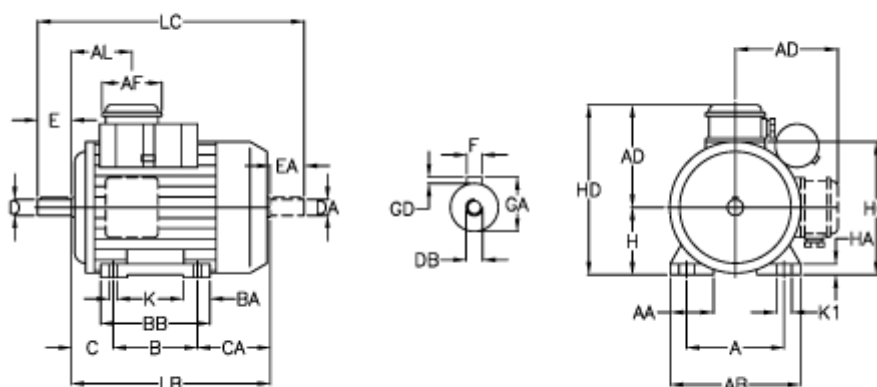

Article number: 25037462102

Description: ICME Single-phase motor M71 B4 0,37KW  
4 - 1400 rpm 1x230 Volt 50Hz B3 with running capacitor

## Measures

A = 112	BA = 22	F = 5	K1 = 17
A/F = 70	BB H7 = 109	GA = 16	L = 247
AA = 30	C = 45	GD = 5	LB = 217
AB = 144	CA = 86	H = 71	LC = 281
AC = 137	D = 14	HA = 12	
AD = 107	DA = 14	HC = 143	
AL = 76	DB = M5	HD = 178	
B = 90	EA = 30	K = 7	